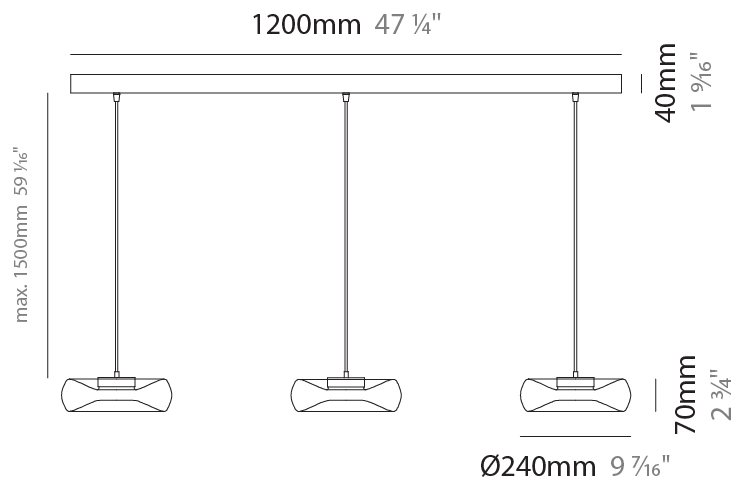

FOLD 3 LIGHT LINEAR SUSPENSION

D141028-

base number   Color   Finish
Temperature   Options

1. To build a product code in our configurator select the specify button on the base model # product page
2. To build a manual product code on this datasheet choose from the options listed below in blue font and add the suffix to the base model #

GENERAL

Series: Fold
Subseries: Fold 3 Light Linear
Brand: Cangini & Tucci
Division: Design
Mounting Type: Suspension
Mounting Location: Ceiling
Subcategory: Ambient

PHYSICAL

Shape: Abstract
Diameter (mm): 240
Diameter (in): 9 ⁷/₁₆"
Length (mm): 1240
Length (in): 48 ¹³/₁₆"
Height (mm): 1500
Height (in): 59 ⁷/₁₆"
Light Distribution: Omnidirectional
Weight (kg): 4.59
Weight (lbs): 10.12
Fixture Finish: [AMB / GRN / PNK / RUB / SKB / SMK / TOB / TRA](#)
Holder Finish: PSS
Fixture Material: Glass / Metal
Cable Details: 1500mm Transparent Cable
Upon Request: Black Fabric Cable

ELECTRICAL

Lamp Type: LED
Input Wattage (W): 52
Total Output Wattage (W): 35.1
Dimming: Phase Dimming (120Vac Only)
Driver Included: Yes
Driver Location: Integrated
Driver Type: Constant Current - 120Vac
Driver Class: Class 2
Input Voltage (V): 120 - 277
Constant Current (MA): 500
Upon Request: 0-10Vdc dimming / Non-dimming 120-277Vac

LED

Color Temperature (°K): [2700 / 3000](#)
Nominal Lumen (lm): 7110
CRI: >95 CRI

OPTICAL

RATINGS AND CERTIFICATIONS

Certified By: Certified for North American Standards
IP rating: IP20