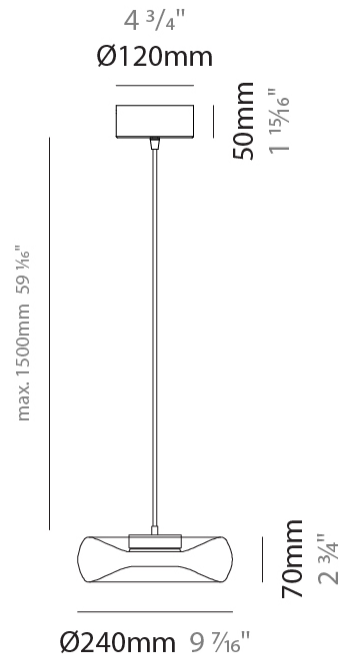

D141024-

base number   Color   Finish   Finish
Temperature   Options   Options

1. To build a product code in our configurator select the specify button on the base model # product page
2. To build a manual product code on this datasheet choose from the options listed below in blue font and add the suffix to the base model #

GENERAL

Series: Fold
Subseries: Fold Monopoint
Brand: Cangini & Tucci
Division: Design
Mounting Type: Suspension
Mounting Location: Ceiling
Subcategory: Ambient

PHYSICAL

Shape: Abstract
Diameter (mm): 240
Diameter (in): 9 ⁷/₁₆
Height (mm): 70
Height (in): 2 ³/₄
Max. Overall Height (mm): 1570
Max. Overall Height (in): 61 ¹³/₁₆
Light Distribution: Omnidirectional
Weight (kg): 1.235
Weight (lbs): 2.72
[Fixture Finish: AMB / GRN / PNK / RUB / SKB / SMK / TOB / TRA](#)
Holder Finish: CHR / BLK
Fixture Material: Glass / Metal
Cable Details: 1500mm Transparent Cable
Upon Request: Black Fabric Cable

ELECTRICAL

Lamp Type: LED
Input Wattage (W): 17.4
Dimming: Phase Dimming (120Vac Only)
Driver Included: Yes
Driver Location: Integrated
Driver Type: Constant Current - 120Vac
Driver Class: Class 2
Input Voltage (V): 120 - 277
Constant Current (MA): 500
Upon Request: 0-10Vdc dimming / Non-dimming 120-277Vac

LED

[Color Temperature (°K): 2700 / 3000](#)
Nominal Lumen (lm): 2370
CRI: >95 CRI

OPTICAL

RATINGS AND CERTIFICATIONS

Certified By: Certified for North American Standards
IP rating: IP20